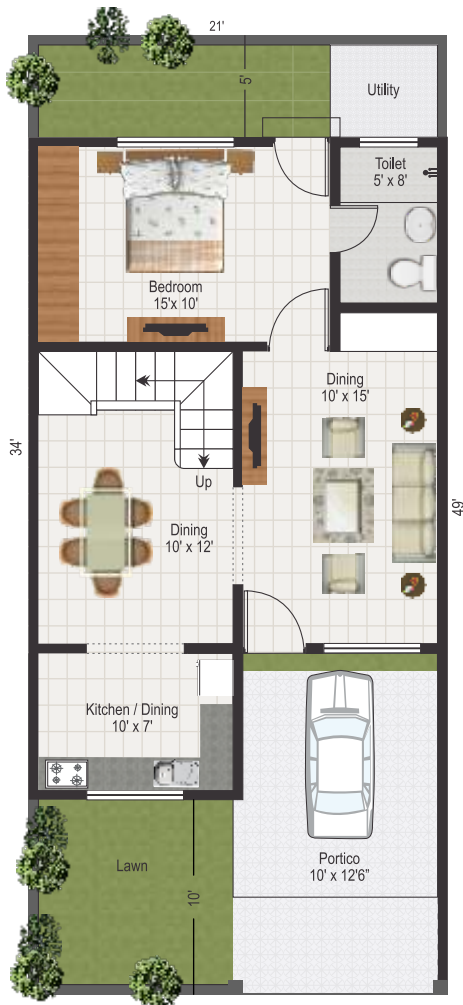

VILLA ORCHIDS

KOWKUR, BOLLARUM
SECUNDERABAD

TYPE - D1

Ground Floor Plan

First Floor Plan

Total Area : 1585 sft.