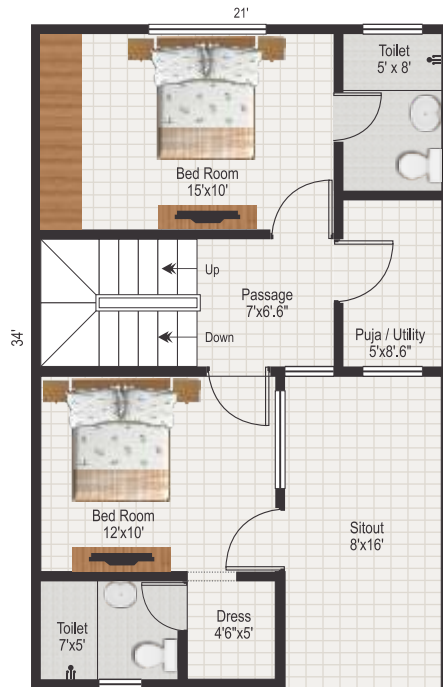

VILLA ORCHIDS

KOWKUR, BOLLARUM
SECUNDERABAD

TYPE - D1

Ground Floor Plan

First Floor Plan

Total Area : 1585 sft.